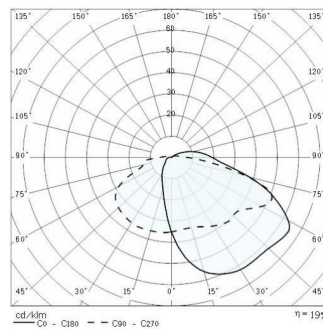

TARTARUGA OVALE 150 VISA

Part number	007606
Lampholder:	E27
Light Source:	INCANDESCENT LAMPS (A60)
Wattage:	1x60 W
Finish:	BR-10 / Natural brass / Glossy
Insulation class:	I
Degree of protection:	IP55
IK-J-xxIP:	IK06 1J xx3
Optic:	ASYMMETRIC EXTRA WIDE REFLECTOR
Ta MIN luminaire:	-30°
Ta MAX luminaire:	35°

Photometric data

Technical drawings